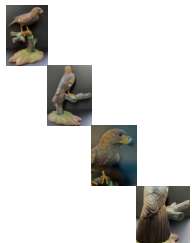

Golden Eagle

Rating: Not Rated Yet

Price

Sales price $300.00

Sales price without tax $300.00

[Ask a question about this product](#)

Description

GOLDEN EAGLE

The Golden Eagle, one of the best known birds of prey in the Northern Hemisphere, is the most widely distributed species of eagle. With its agility and speed coupled with its powerful feet and sharp talons, it captures small ground animals such as squirrels, hares and rabbits. Its wing span averages an amazing 6 feet 8 inches. Nests are built in high cliffs which they will return to for several breeding years. The Golden Eagle is an excellent hunter and has been used in falconry for centuries. Because of its incredible hunting skills some ancient cultures regard it with mystic reverence, and even today it is one of the most extensively studied species of raptor in the world.