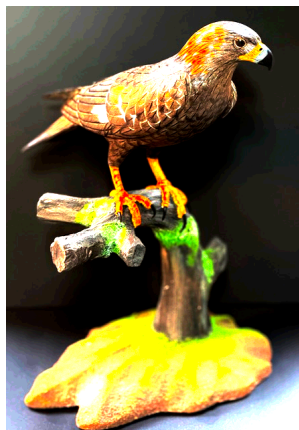

Golden Eagle

Rating: Not Rated Yet

Price

Sales price $300.00

Sales price without tax $300.00

[Ask a question about this product](#)

Description

GOLDEN EAGLE

The Golden Eagle, one of the best known birds of prey in the Northern Hemisphere, is the most widely distributed species of eagle. With its agility and speed coupled with its powerful feet and sharp talons, it captures small ground animals such as squirrels, hares and rabbits. Its wing span averages an amazing 6 feet 8 inches. Nests are built in high cliffs which they will return to for several breeding years. The Golden Eagle is an excellent hunter and has been used in falconry for centuries. Because of its incredible hunting skills some ancient cultures regard it with mystic reverence, and even today it is one of the most extensively studied species of raptor in the world.