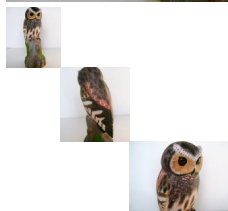

Rating: Not Rated Yet

Price

Sales price $65.00

Sales price without tax $65.00

[Ask a question about this product](#)

Description

Flamulated owl

The Flamulated Owl is one of the smallest owls and the only small owl with dark eyes. This owl has two phases--red and grey, and the carving shows the owl in its reddish phase. A widespread, nocturnal animal, it can take its prey in flight. It frequents open pine or oak forests and can be found in mountains as high as 8,000 feet.

All of our life-size birds are hand-carved from basswood (a very carvable wood that does not split and takes paint well), hand-feathered to show detail and painted with acrylic paint. The eyes are glass, feet are metal and base is wood.