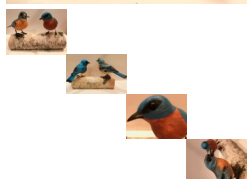

Bluebird Pair on Birch Log

Rating: Not Rated Yet

Price

Sales price \$110.00

Sales price without tax \$110.00

[Ask a question about this product](#)

Description

BLUEBIRD PAIR ON BIRCH LOG

The male Eastern Bluebird sports bright blue feathers with a rusty red chest while the female is more subtle in color. A gregarious bird that dines on earthworms, insects and spiders, it is often found in small flocks. While its numbers have been in decline due to competition with other birds for nesting hollows, adding bluebird nesting boxes to your backyard can help reverse the situation. Bluebirds prefer open fields and meadows close to woodlands and a water source.

In this lifesize carving the male and female bluebird are perched on a real birch log cut from the woods of New Hampshire. Their expressive faces add to their charm. The female bluebird carries a small worm in her beak ready to feed her young. The birds each measure 6 inches from beak to tail and are 3.75 inches high. The carving has an overall height of approximately 5 inches. All of our birds are carved from basswood (a very carvable wood that does not split and takes paint well), are hand-painted, have glass eyes and metal feet.