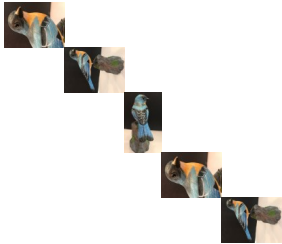

Bluebird (female)

Rating: Not Rated Yet

Price

Sales price $52.00

Sales price without tax $52.00

[Ask a question about this product](#)

Description

BLUEBIRD (Female)

The female bluebird has lighter blue feathers than the male, has a rusty red chest and white underparts. A gregarious bird that dines on earthworms, insects and spiders, it is often found in small flocks. While its numbers have been in decline due to competition with other birds for nesting hollows, adding bluebird nesting boxes to your backyard can help reverse the situation. Bluebirds prefer open fields and meadows close to woodlands and a water source.

This lifesize carving of the female bluebird shows off its soft blue color and is perched on an attractive wooden perch. Its expressive face adds to its charm.

All of our life-size birds are hand-carved from basswood (a very carveable wood that does not split and takes paint well), hand-feathered to show detail and