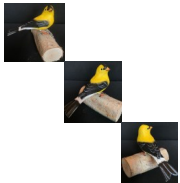

American goldfinch on Birch Log

Rating: Not Rated Yet

Price

Sales price \$52.00

Sales price without tax \$52.00

[Ask a question about this product](#)

Description

American Goldfinch on Birch Log

Often called the "wild canary," the **American Goldfinch** lives throughout North America. It is easily identified by its bright yellow color and its roller-coaster flight pattern. It is often found eating dandelion seeds. This bright yellow goldfinch carving is mounted on a birch log from the New Hampshire woods. The goldfinch is life-sized measuring 4.5 inches from beak to tail and 2.75 inches from head to foot. The carving has an overall height of 4.25 inches.

All of our life-size birds are hand-carved from basswood (a very carveable wood that does not split and takes paint well), feathered to show detail, hand-painted with acrylic paint and have glass eyes and metal feet.