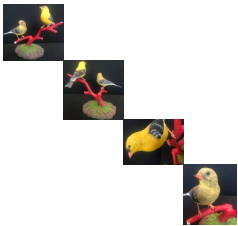

Goldfinch Pair on Branch

Rating: Not Rated Yet

Price

Sales price $100.00

Sales price without tax $100.00

[Ask a question about this product](#)

Description

GOLDFINCH PAIR ON BRANCH

Often called the "wild canary," the **American Goldfinch** lives throughout North America. Goldfinches are easily identified by the bright yellow color and their roller-coaster flight pattern. They are often found eating dandelion seeds or at a backyard feeder.

This carving shows the male and female goldfinch perched on a branch of a deciduous tree. The female builds a nest of bark, weeds and grass with a rim of